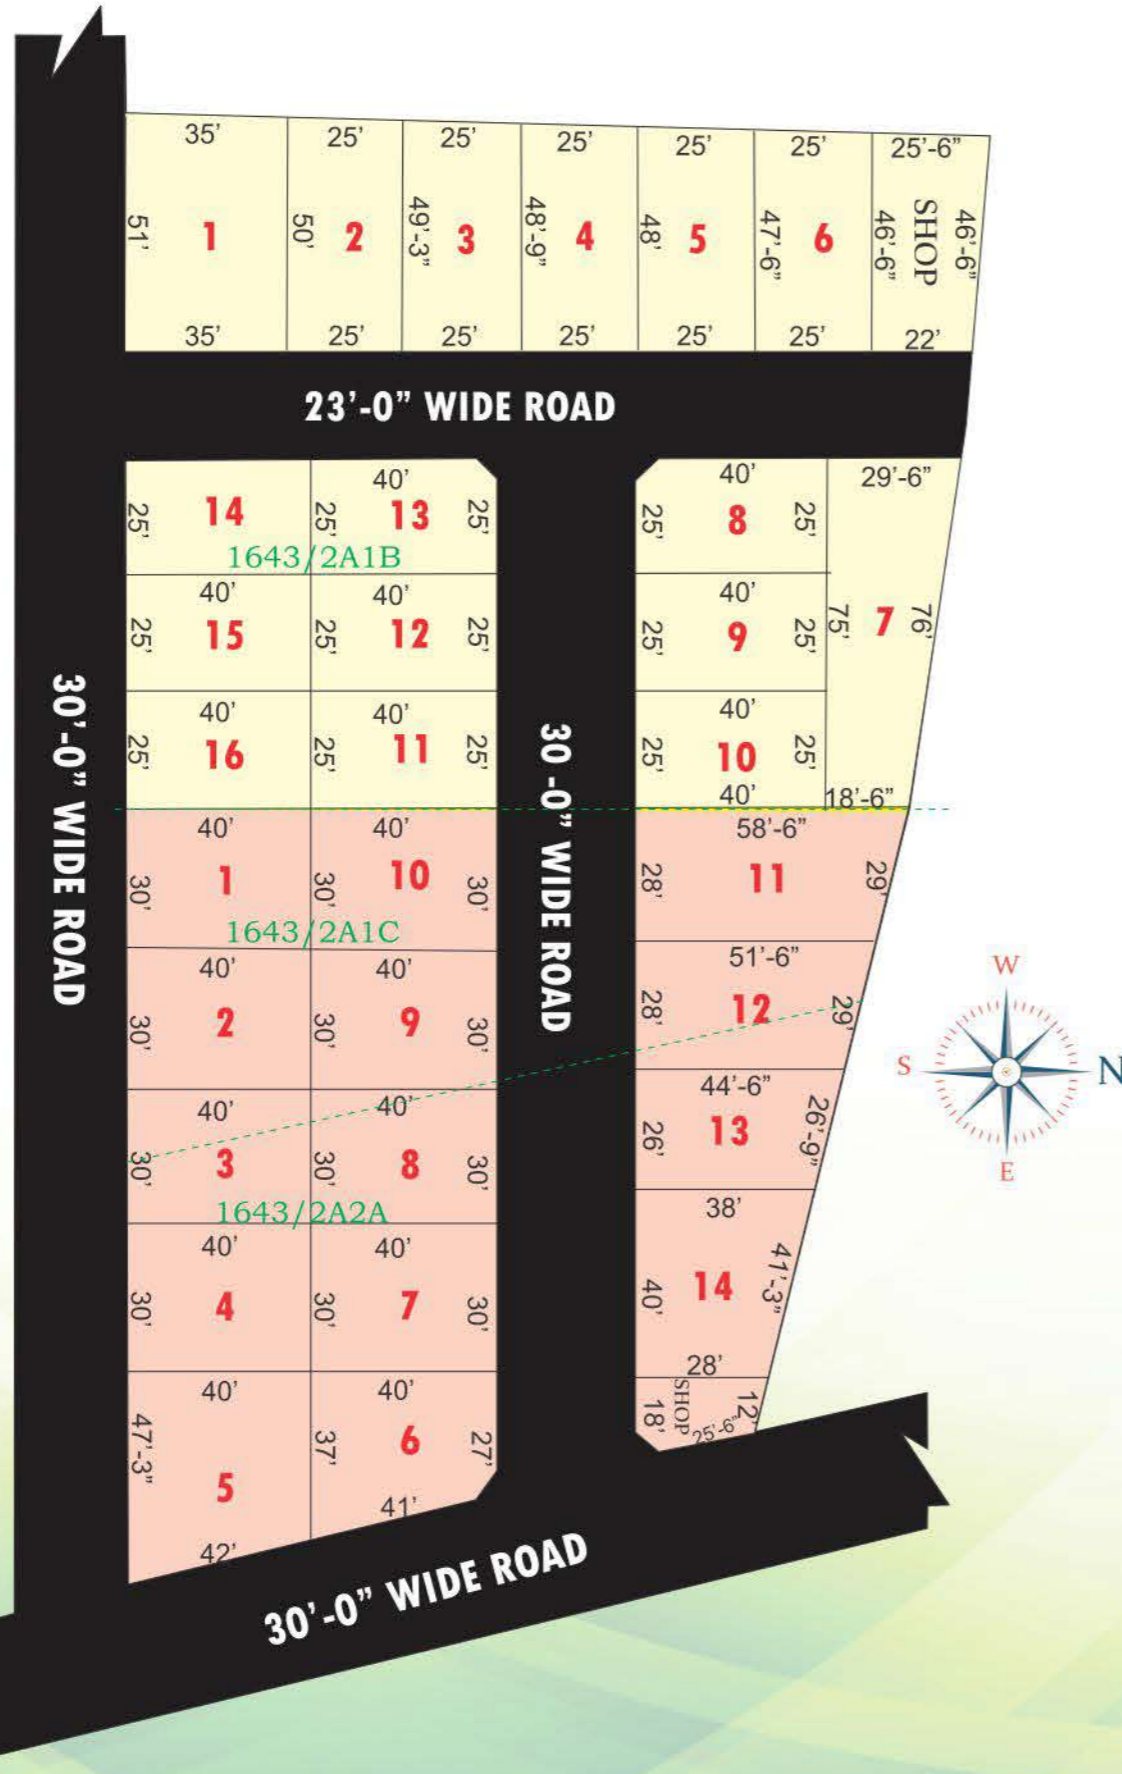

RK Avenue
Premium Villa Plots

www.premierhousing.in

PART-1

DTCP APPROVAL No:
938/2018

PART-2

DTCP APPROVAL No:
937/2018

LOCATION ADVANTAGES

- ★ SIPCOT Hitech SEZ
- ★ Vallakottai
- ★ Oragadam Junction
- ★ Bangalore Highway (NH-4)
- ★ Rajiv Gandhi Memorial

PART-1

PLOT	Sq.Ft
1	1200
2	1200
3	1200
4	1200
5	1685
6	1278
7	1200
8	1200
9	1200
10	1200
11	1540
12	1344
13	1073
14	1320
Shop	375

PART-2

PLOT	Sq.Ft
1	1767
2	1240
3	1225
4	1209
5	1194
6	1175
7	1800
8	1000
9	1000
10	1000
11	1000
12	1000
13	1000
14	1000
15	1000
16	1000
Shop	1104